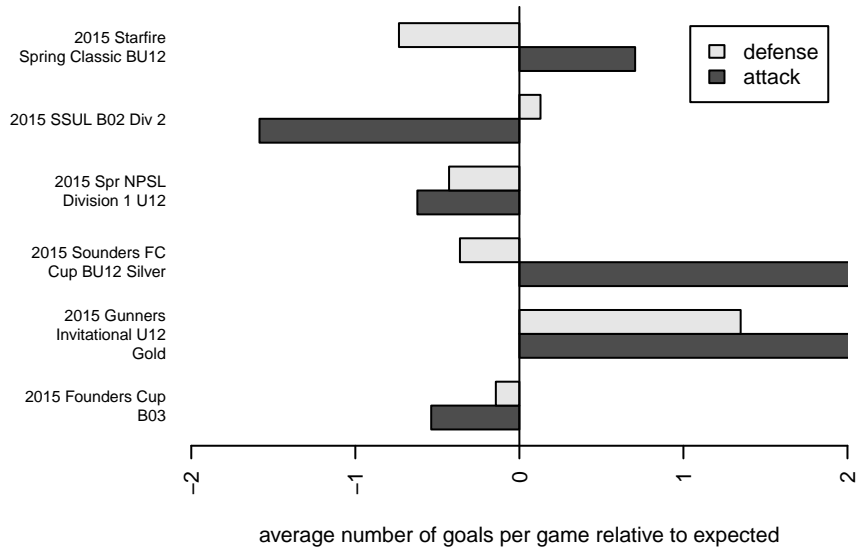

Venues played:  
 2015 Starfire Spring Classic BU12  
 2015 Gunners Invitational U12 Gold  
 2015 Sounders FC Cup BU12 Silver  
 2015 SSUL B02 Div 2  
 2015 Founders Cup B03  
 2015 Spr NPSL Division 1 U12

**attack and defense variance (black dot)  
relative to other teams  
and top 10 in region**

**attack and defense rating  
relative to others at age  
and all opponents in last 13 months**

**Performance relative to 13 month average**