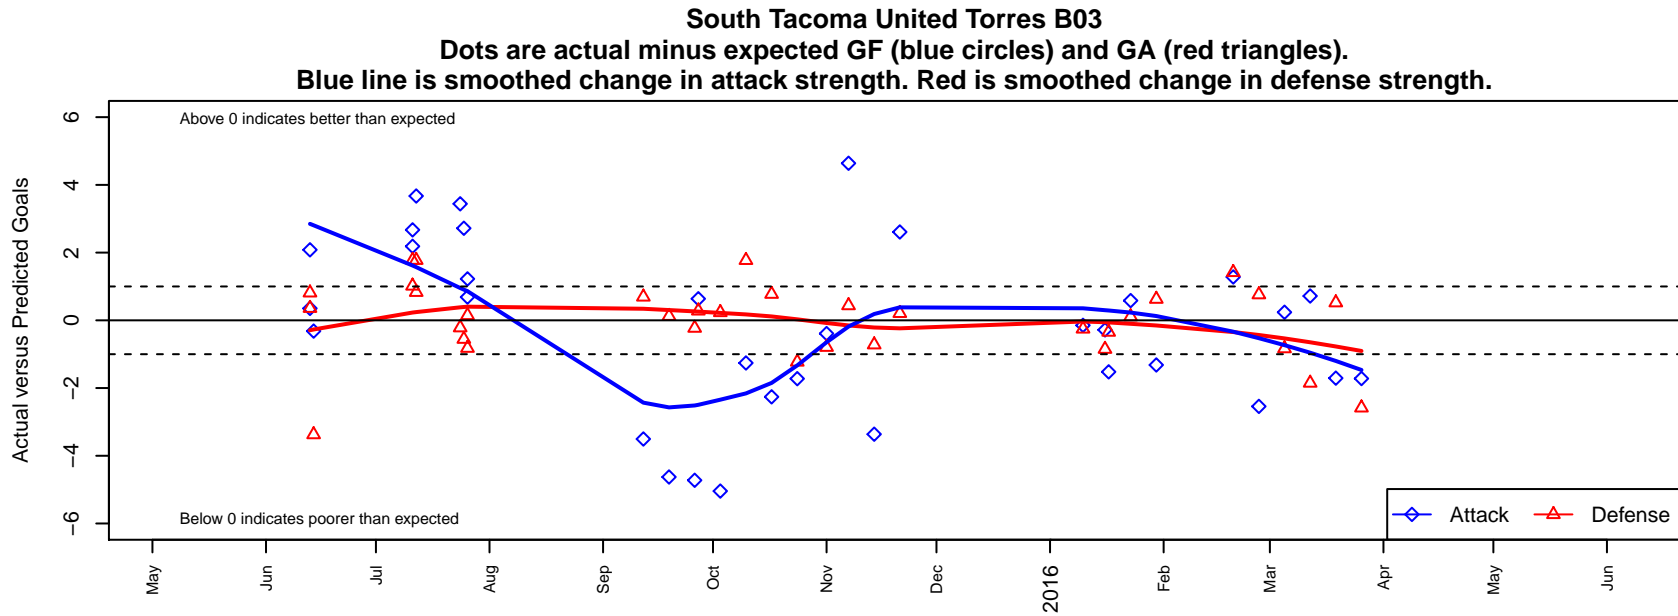

## South Tacoma United Torres B03

Tacoma United FC  
 Tacoma, WA  
 B03 total strength=664  
 attack=0.85 defense=0.46  
 fall league = SSUL B02 Div 2  
 spr league = Spr NPSL Div 1 U12  
 notes= TU Little Stars; Torres  
 2013-14

**attack and defense variance (black dot)  
relative to other teams  
and top 10 in region**

**attack and defense rating  
relative to others at age  
and all opponents in last 13 months**

**Performance relative to 13 month average**