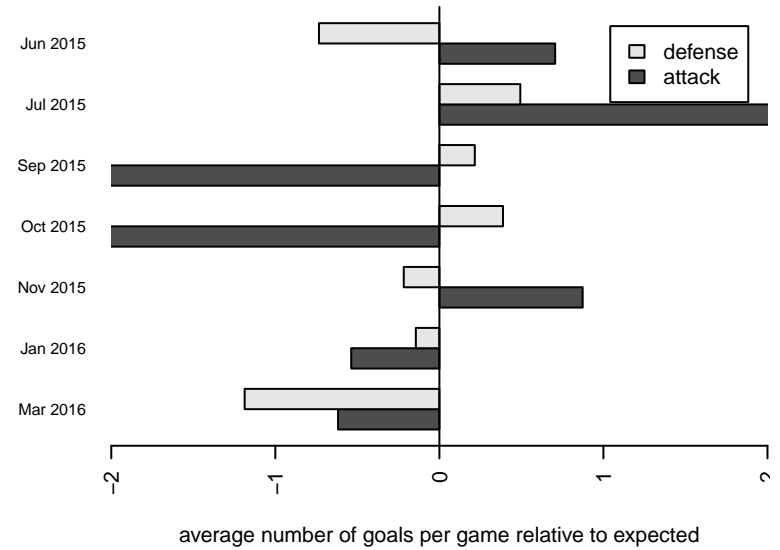

Performance relative to 13 month average