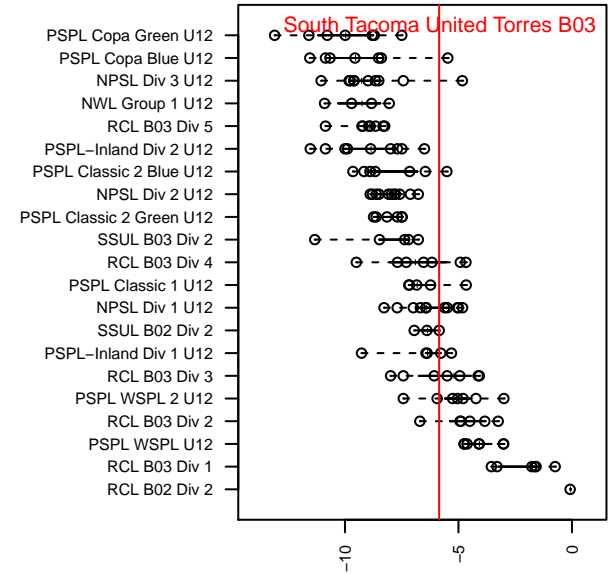

## South Tacoma United Torres B03

Tacoma United FC  
 Tacoma, WA  
 B03 total strength=664  
 attack=0.85 defense=0.46  
 fall league = SSUL B02 Div 2  
 spr league = Spr NPSL Div 1 U12  
 notes= TU Little Stars; Torres  
 2013-14

alt names used:  
 Tacoma United Little Stars  
 SOUTH TACOMA UNITED FCLITTLE STARS  
 Tacoma Utd Little Stars  
 South Tacoma United Little Stars - BU12  
 South Tacoma United Little Stars - BU12  
 STU Little Stars

**attack and defense variance (black dot)  
relative to other teams  
and top 10 in region**

**attack and defense rating  
relative to others at age  
and all opponents in last 13 months**

**Performance relative to 13 month average**